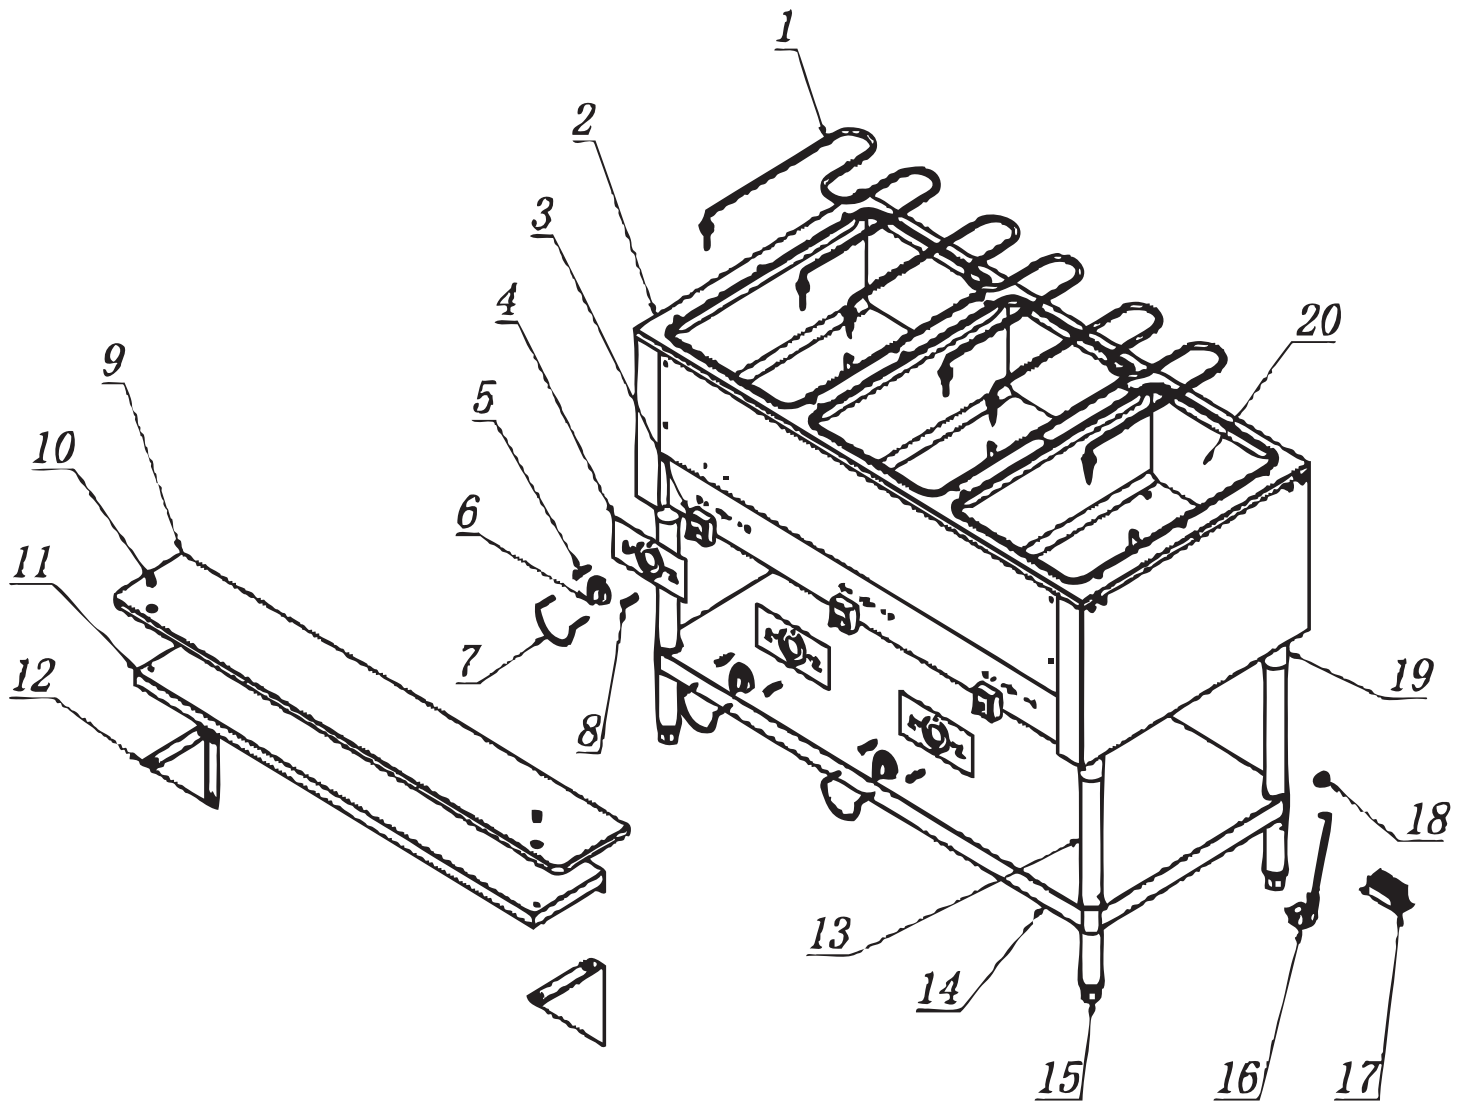

# Parts Breakdown

Model FW-CN-0002 44511

# Parts Breakdown

---

## Model FW-CN-0002 44511

Item No.	Description	Position	Item No.	Description	Position	Item No.	Description	Position
67533	Heating Element for 44511	1	67540	Indicator Light for 44511	8	67547	Adjustable Foot for 44511	15
68133	Countertop Plate for 44511	2	68134	Cutting Board for 44511	9	68137	Power Cord for 44511	16
67535	Thermostat for 44511	3	67542	Cutting Board Positioning Shaft for 44511	10	67549	Terminal for 44511	17
67536	Control Plate for 44511	4	68135	Front Working Shelf for 44511	11	67550	Cord Strain Relief for 44511	18
67537	Power Indication Light for 44511	5	67544	Front Shelf Triangular Bracket for 44511	12	67551	Leg Holder for 44511	19
67538	Thermostat Knob for 44511	6	67545	Round Tube for 44511	13	67552	Furnace for 44511	20
67539	Knob Protection Frame for 44511	7	68136	Lower Chamber Plate for 44511	14			